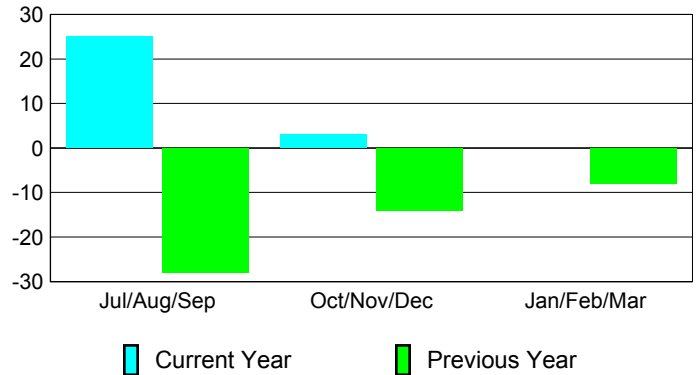

Membership Results
2012-2013

Membership
2011-2012

Month	Net Memb Goal	Actual New Memb	Actual Dropped Memb	Gain/Loss of Memb	Gain/Loss of Memb
Jul/Aug/Sep	10	73	-48	25	-28
Oct/Nov/Dec	30	53	-50	3	-14
Jan/Feb/Mar	45				-8
Totals	85	126	-98	28	-50

Membership Results 2012-2013

Goal, New, Dropped, Gain/Loss

Comparison of Membership Gain/Loss

Current Year Compared to the Previous Year

Gender Comparison 2012-2013

Jul/Aug/Sep

Oct/Nov/Dec

Jan/Feb/Mar