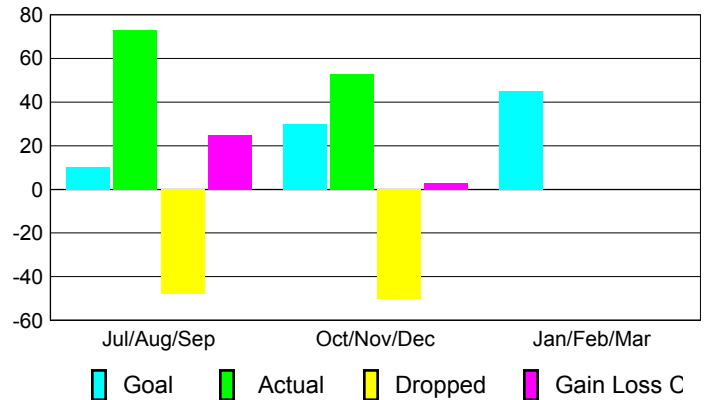

Club Results 2012-2013

Goal, New, Dropped, Gain/Loss

Comparison of Club Gain/Loss

Current Year Compared to the Previous Year

YTD Status Quo Clubs 2012-2013

Status Quo Clubs Compared to Status Quo Members

MEMBERSHIP

Membership Results
2012-2013

Membership
2011-2012

Month	Net Memb Goal	Actual New Memb	Actual Dropped Memb	Gain/Loss of Memb	Gain/Loss of Memb
Jul/Aug/Sep	10	73	-48	25	-28
Oct/Nov/Dec	30	53	-50	3	-14
Jan/Feb/Mar	45				-8
Totals	85	126	-98	28	-50

Membership Results 2012-2013

Goal, New, Dropped, Gain/Loss

Comparison of Membership Gain/Loss

Current Year Compared to the Previous Year

Gender Comparison 2012-2013

Jul/Aug/Sep

Oct/Nov/Dec

Jan/Feb/Mar